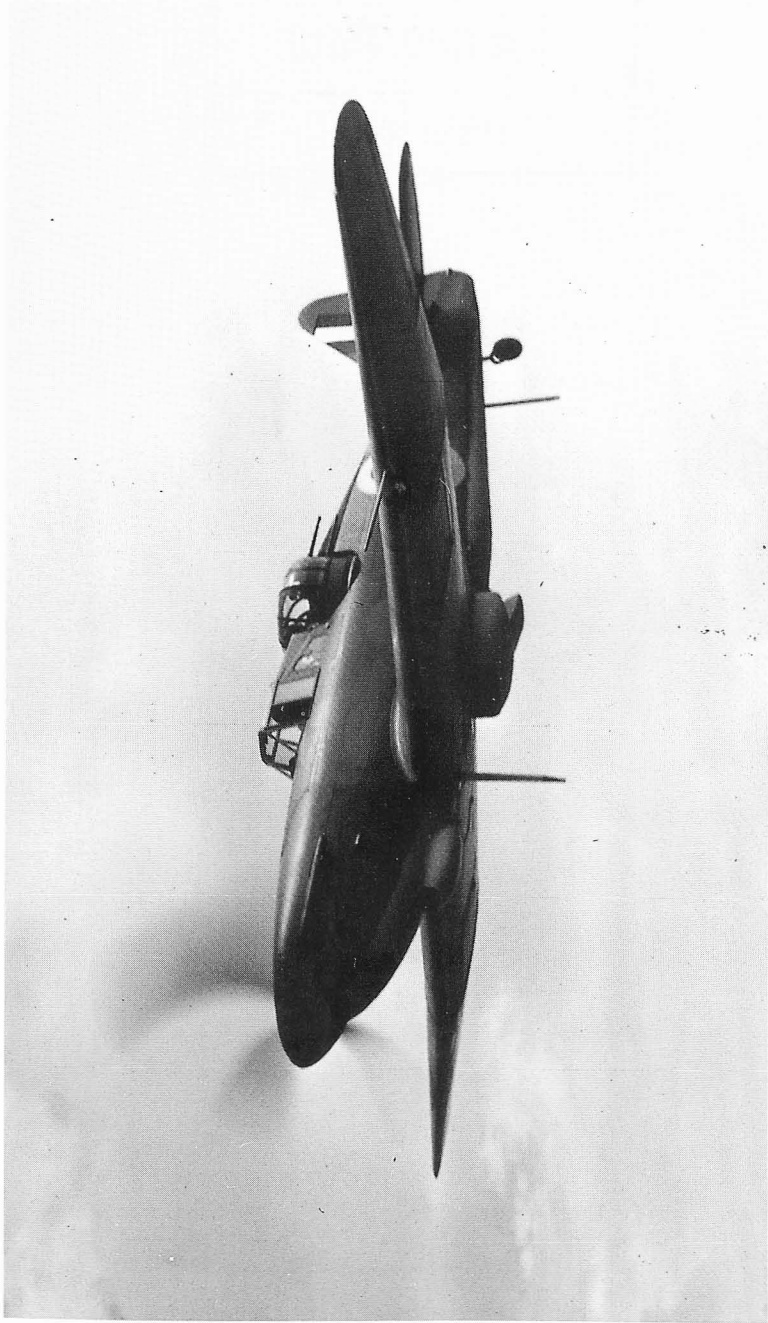

Boulton Paul Aircraft

since 1915

Alec Brew

The Defiant represented 79 per cent of all Boulton Paul designed aircraft with a total of 1,062. The gun turret and under-fuselage retractable ailerons are shown well in this low-level fly past view of a Defiant I.

Boulton Paul Aircraft

since 1915

Alec Brew